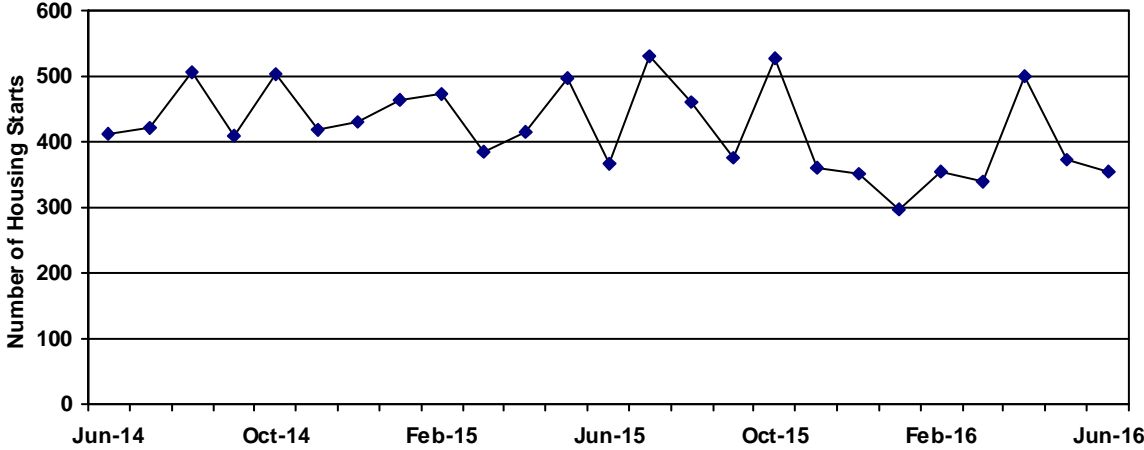

Two Year Trend

Most Active Subdivisions Year to Date

Valencia	74
Timber Creek	46
Grove	45
Rush Brook	42
Heritage Oaks	34
Williamson Farms	33
Colony Pointe	32
Village Verde	25
Kelley Pointe	25
Greenleaf Trails	24
Eagle Cliff	24
Clearwater	22
Hidden Creek	22
Belmar	22
Kelly Lakes	20
Kingsridge West	20
Rockwell Village	20
Trailwoods	19
Raywood Manor	19
Canyon Creek Est.	19
Calm Springs	18
Homestead at Horn Valley	18
Castlebrook Crossing	17
South Fork	17
Brookstone Lakes	17
Town Square	17
Bryant Place	16
Crestone Ridge	16
Cobblestone Curve	16
Meadow Lake	16
Council Ridge	15
Surrey Hills	15

NOTE: Each subdivision reported here includes all phases of that subdivision. For example, Seminole Pointe includes Seminole Pointe 1, 2, 3, etc.

Most Active Builders Year to Date

Ideal Homes	189
Home Creations	185
Taber Built Homes, LLC	113
Rausch Coleman Homes OKC	106
Landmark Fine Homes, LLC	70
D. R. Horton Inc.	50
4 Corners Construction	41
Redbud Builders LLC	40
R & R Homes	37
Foster Signature Homes	26
Johnston Builders	23
Sooner Traditions, LLC	21
New Generation Homes	21
Two Structures	20
Powers Homes, Jason	20
S W M & Sons	19
McCullough Homes OKC LL	19
Timbercraft Homes	19
Huelskamp, Tommy	19
Authentic Custom Homes	18
Roberts Bldg. Co., Bill	18
McCaleb Homes	18
Brass Brick Platinum Series	16
M & J Contractors	15
Beacon Fine Homes	15
Habitat for Humanity	15
Twin Bridges Village LLC	15
Vintage Custom Homes	14
Legacy Homes	14
Manchester Homes	13
Florida Const.	13
Allenton Homes	12
Mashburn Faires Homes	11
Forth Custom Homes, Shawn	11
McAlister Const.	11