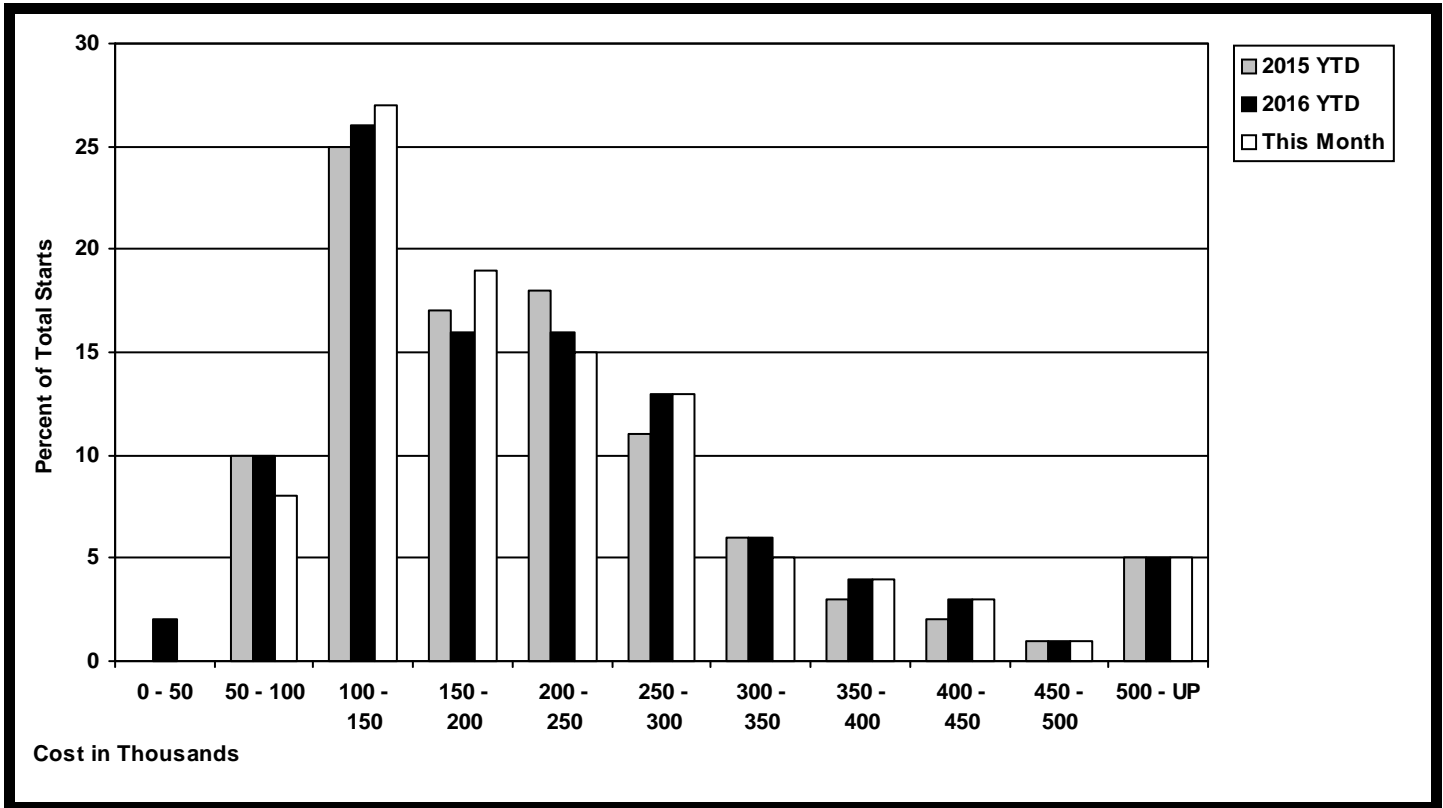

A Summary of New Starts By Estimated Cost

Cost in Thousands	2015 through Jun	2016 through Jun	2016 Monthly Average through May	Jun 2016	Change - Jun compared to Monthly Avg
0 - 50	5	37	7.40	0	
50 - 100	254	214	37.40	27	- 28%
100 - 150	661	567	94.00	97	+ 3%
150 - 200	455	363	58.80	69	+ 17%
200 - 250	458	356	60.40	54	- 11%
250 - 300	285	283	47.60	45	- 5%
300 - 350	160	124	21.60	16	- 26%
350 - 400	89	84	13.80	15	+ 9%
400 - 450	59	58	9.80	9	- 8%
450 - 500	34	22	3.60	4	+ 11%
500 - UP	142	110	18.40	18	- 2%
TOTAL	2602	2218	372.80	354	- 5%