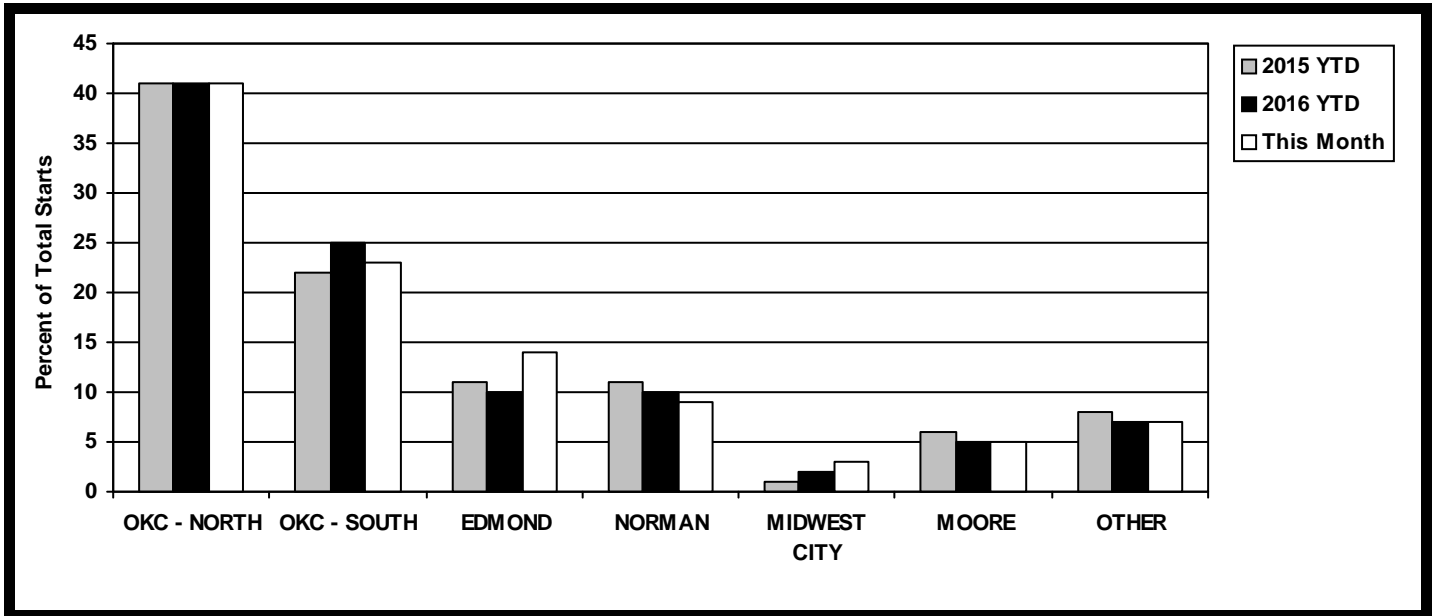

A Summary of New Starts By Area

City	2015 through Jun	2016 through Jun	2016 Monthly Average through May	Jun 2016	Change - Jun compared to Monthly Avg
BETHANY	1	2	0.40	0	
BLANCHARD	16	0	0.00	0	
CHOCTAW	40	24	3.80	5	+ 32%
DEL CITY	0	0	0.00	0	
EDMOND	281	223	35.00	48	+ 37%
MIDWEST CITY	38	39	5.80	10	+ 72%
MOORE	157	107	18.00	17	- 6%
MUSTANG	32	23	4.40	1	- 77%
NEWCASTLE	31	33	4.80	9	+ 88%
NOBLE	0	0	0.00	0	
NORMAN	283	217	37.20	31	- 17%
OKC - NORTH	1078	903	151.80	144	- 5%
OKC - SOUTH	564	554	94.80	80	- 16%
OKLA COUNTY	37	44	7.00	9	+ 29%
SHAWNEE	19	38	7.60	0	
TUTTLE	0	0	0.00	0	
WARR ACRES	0	0	0.00	0	
YUKON	25	11	2.20	0	
TOTAL	2602	2218	372.80	354	- 5%