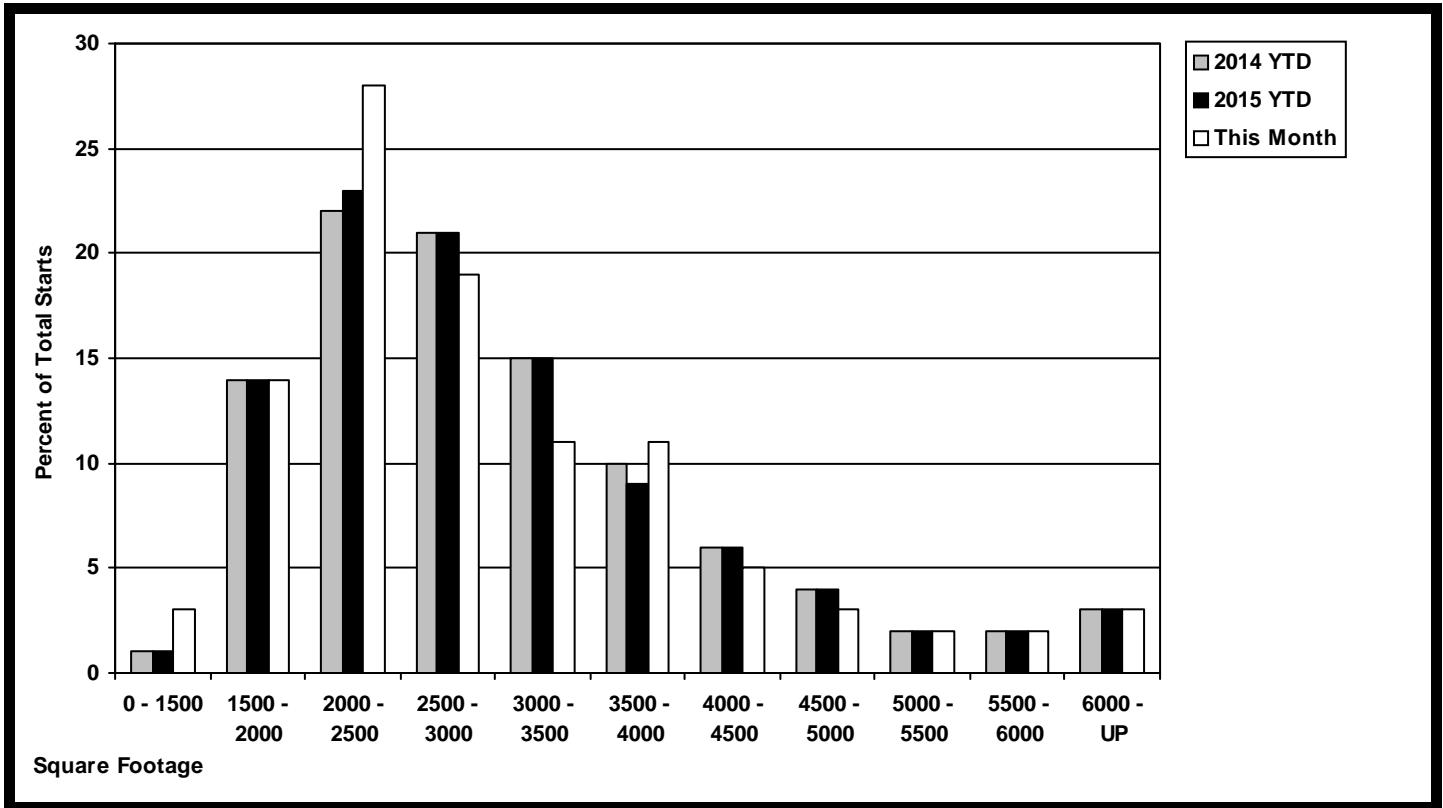

A Summary of New Starts By Square Footage

Square Footage	2014 through Dec	2015 through Dec	2015 Monthly Average through Nov	Dec 2015	Change - Dec compared to Monthly Avg
0 - 1500	77	73	5.82	9	+ 55%
1500 - 2000	754	735	62.45	48	- 23%
2000 - 2500	1206	1212	101.18	99	- 2%
2500 - 3000	1150	1090	93.09	66	- 29%
3000 - 3500	802	774	66.73	40	- 40%
3500 - 4000	528	472	39.45	38	- 4%
4000 - 4500	345	321	27.45	19	- 31%
4500 - 5000	197	210	18.27	9	- 51%
5000 - 5500	112	93	7.82	7	- 10%
5500 - 6000	88	82	6.91	6	- 13%
6000 - UP	143	149	12.45	12	- 4%
TOTAL	5402	5211	441.64	353	- 20%