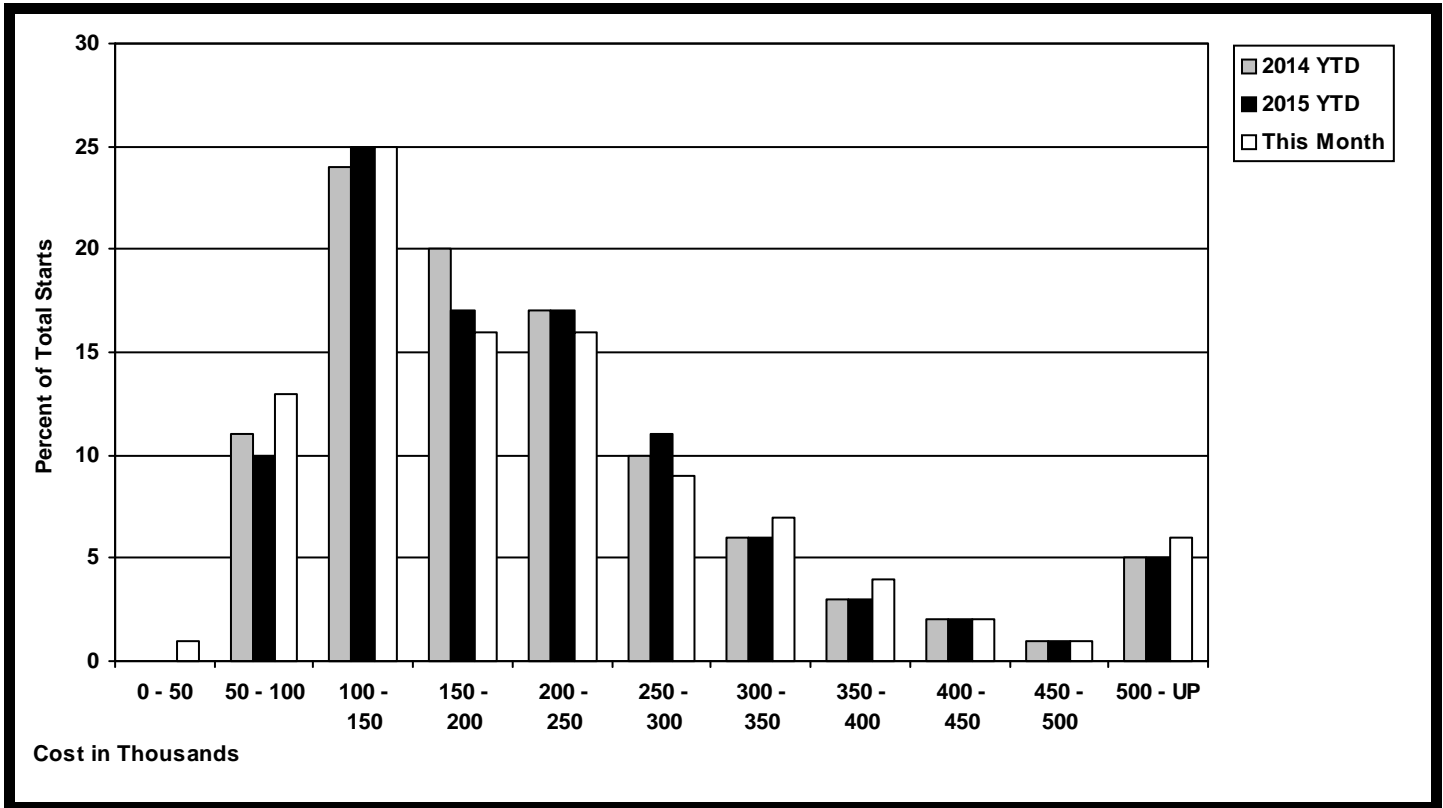

A Summary of New Starts By Estimated Cost

Cost in Thousands	2014 through Dec	2015 through Dec	2015 Monthly Average through Nov	Dec 2015	Change - Dec compared to Monthly Avg
0 - 50	18	17	1.18	4	+ 238%
50 - 100	570	547	45.45	47	+ 3%
100 - 150	1290	1322	112.00	90	- 20%
150 - 200	1068	899	76.73	55	- 28%
200 - 250	941	911	77.64	57	- 27%
250 - 300	549	550	47.18	31	- 34%
300 - 350	301	337	28.45	24	- 16%
350 - 400	187	175	14.64	14	- 4%
400 - 450	130	109	9.36	6	- 36%
450 - 500	81	61	5.09	5	- 2%
500 - UP	267	283	23.91	20	- 16%
TOTAL	5402	5211	441.64	353	- 20%