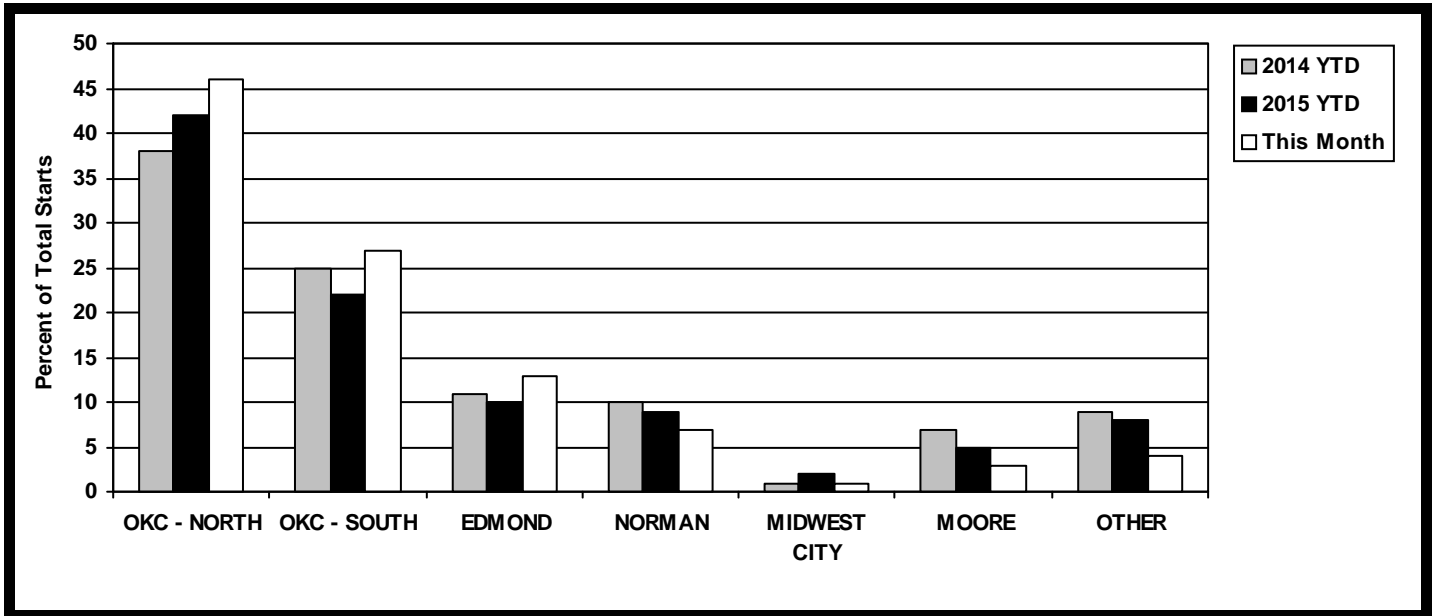

A Summary of New Starts By Area

City	2014 through Dec	2015 through Dec	2015 Monthly Average through Nov	Dec 2015	Change - Dec compared to Monthly Avg
BETHANY	3	3	0.27	0	
BLANCHARD	64	61	5.55	0	
CHOCTAW	48	50	4.55	0	
DEL CITY	0	0	0.00	0	
EDMOND	572	536	44.64	45	+ 1%
MIDWEST CITY	78	124	11.00	3	- 73%
MOORE	394	282	24.82	9	- 64%
MUSTANG	69	96	8.27	5	- 40%
NEWCASTLE	92	62	5.36	3	- 44%
NOBLE	0	0	0.00	0	
NORMAN	544	489	42.36	23	- 46%
OKC - NORTH	2030	2180	183.45	162	- 12%
OKC - SOUTH	1326	1169	97.45	97	- 0%
OKLA COUNTY	90	75	6.27	6	- 4%
SHAWNEE	47	40	3.64	0	
TUTTLE	0	0	0.00	0	
WARR ACRES	0	0	0.00	0	
YUKON	45	44	4.00	0	
TOTAL	5402	5211	441.64	353	- 20%