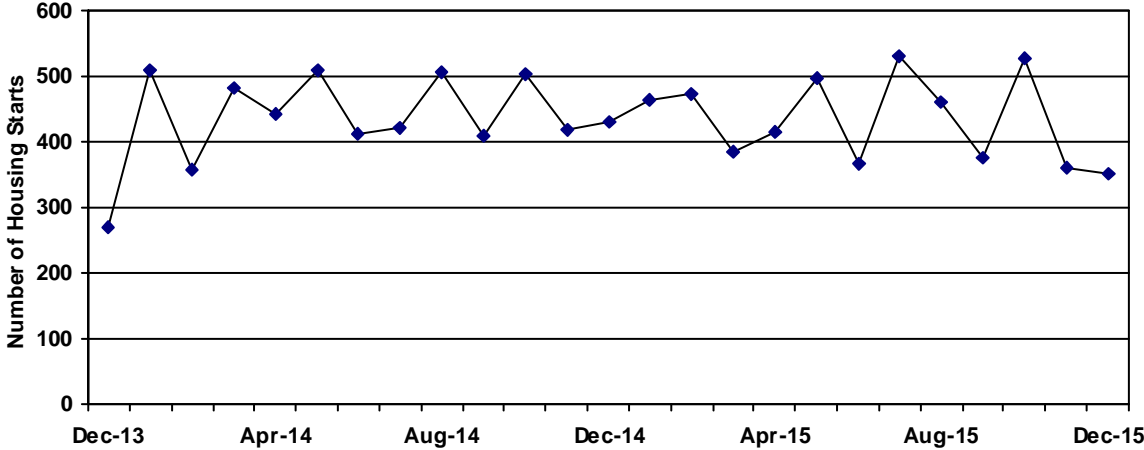

Two Year Trend

Most Active Subdivisions Year to Date

Valencia	165
Grove	142
Heritage Oaks	89
Aspen Heights	83
Rush Brook	60
Williamson Farms	56
Settlers Ridge	55
Bryant Place	53
Calm Springs	53
La Sonata	52
Timber Creek	51
Greenleaf Trails	47
Village Verde	45
Summerhill	44
Westmoore	42
Kelly Lakes	42
Orchard at Raywood	42
Council Ridge	42
Meadow Lake	41
Talavera	41
Fountain Grass	39
Trailwoods	38
Kingsridge West	38
Homestead at Horn Valley	36
Town Square	36
Raywood Manor	34
Ironstone	34
Forest Village Estates	34
Lakes at Traditions	32
Chapel Creek	32
Belmar	31
Clearwater	31

NOTE: Each subdivision reported here includes all phases of that subdivision. For example, Seminole Pointe includes Seminole Pointe 1, 2, 3, etc.

Most Active Builders Year to Date

Home Creations	459
Ideal Homes	405
Rausch Coleman Homes OKC	209
Taber Built Homes, LLC	164
D. R. Horton Inc.	161
Landmark Fine Homes, LLC	108
4 Corners Construction	99
Redbud Builders LLC	80
R & R Homes	75
Foster Signature Homes	71
McCaleb Homes	66
Mashburn Faires Homes	59
Timbercraft Homes	52
Habitat for Humanity	51
Westpoint Group	47
Allenton Homes	43
Authentic Custom Homes	43
Dodson Custom Homes LLC	42
Beacon Fine Homes	40
Sooner Traditions, LLC	38
New Generation Homes	37
Manchester Homes	36
Vintage Custom Homes	36
Huelskamp, Tommy	35
Powers Homes, Jason	35
S W M & Sons	34
Innovative Concrete Solutions	34
W & W Homes & Constructio	31
Two Structures	28
Florida Const.	27
Harbor Homes	26
Blue Ribbon Construction LL	26
Mirage Homes LLC	25
Johnston Builders	24
Legacy Homes	24